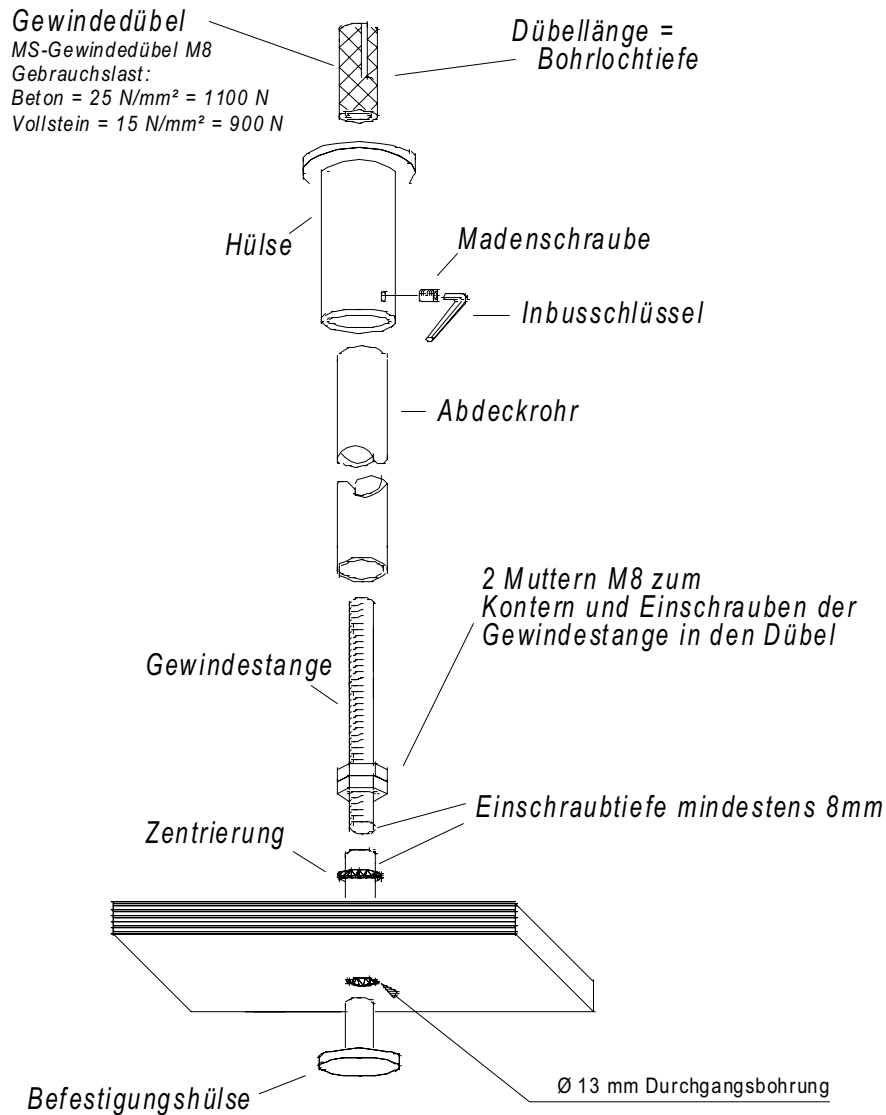

Montageanleitung für Deckenabhängung

Assembly instruction
for ceiling lowering system

HÄFELE

article number 828.55.005, 828.55.007,
828.55.010, 828.55.090,
828.55.205, 828.55.207,
828.55.210, 828.55.220,
828.55.290, 828.55.905,
828.55.907, 828.55.910,
828.55.990